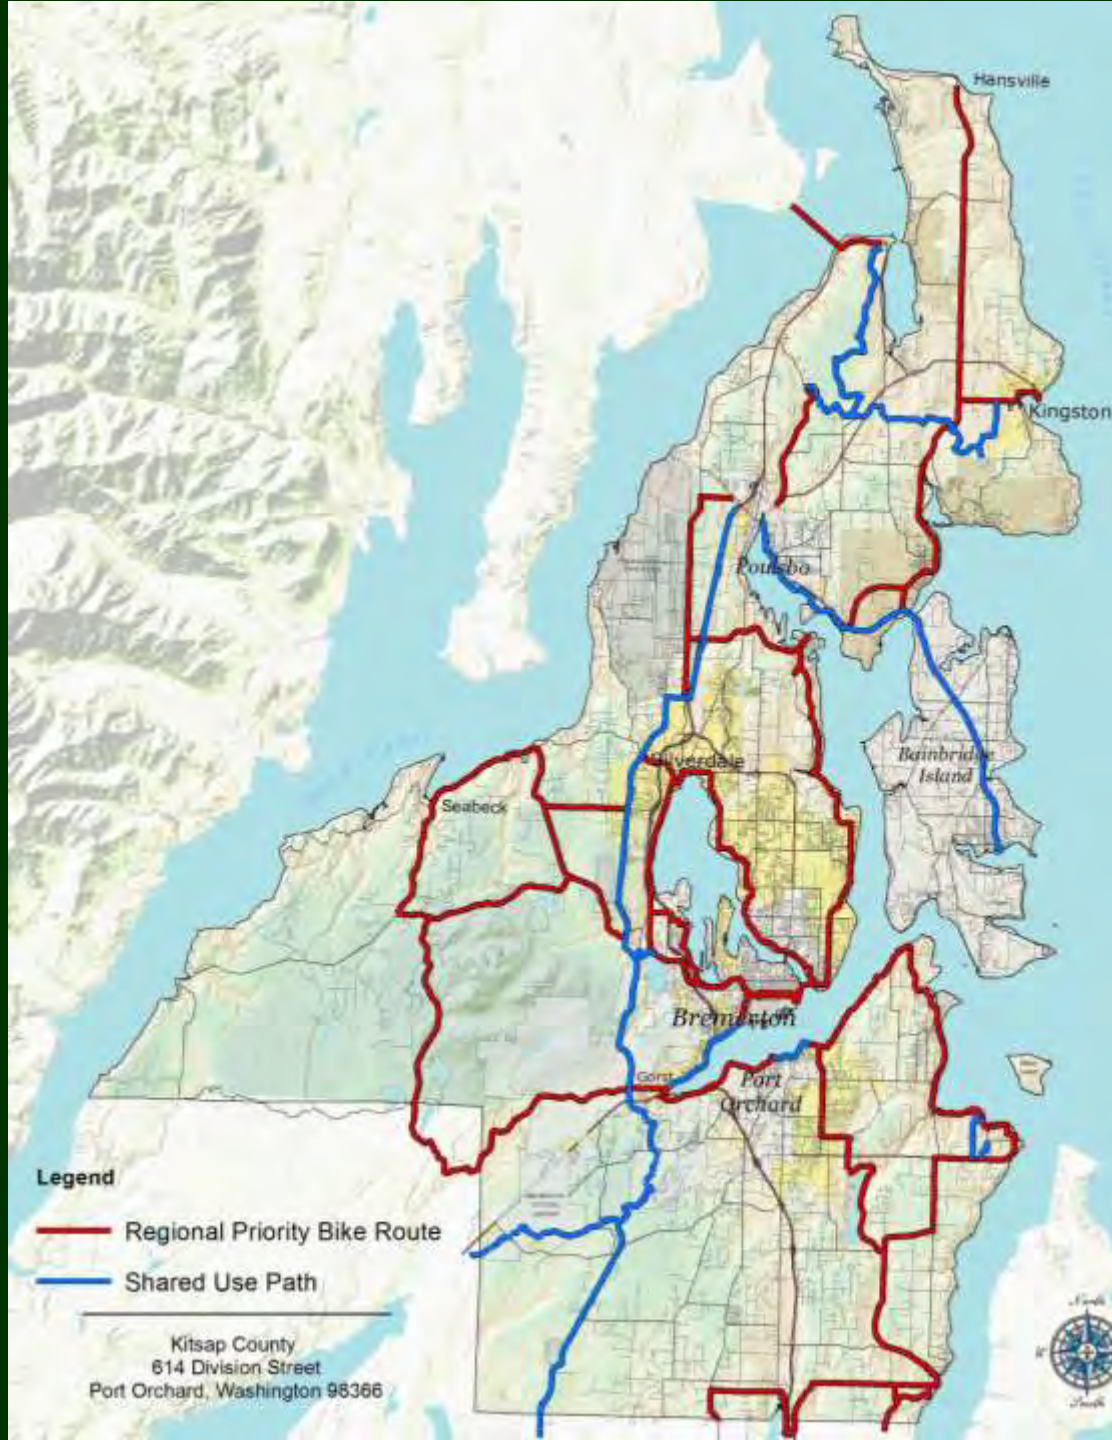

KITSAP COUNTY

“The Natural Side of Puget Sound”

Commissioner Charlotte Garrido
Kitsap County - June 9, 2015

KITSAP

PARKS & OPEN SPACE

REGIONAL TRAILS

WATER TRAILS

CONNECTIONS

BANNER FOREST

BANNER FOREST TRAILS

KITSAP FOREST AND BAY

CHICO TRAIL