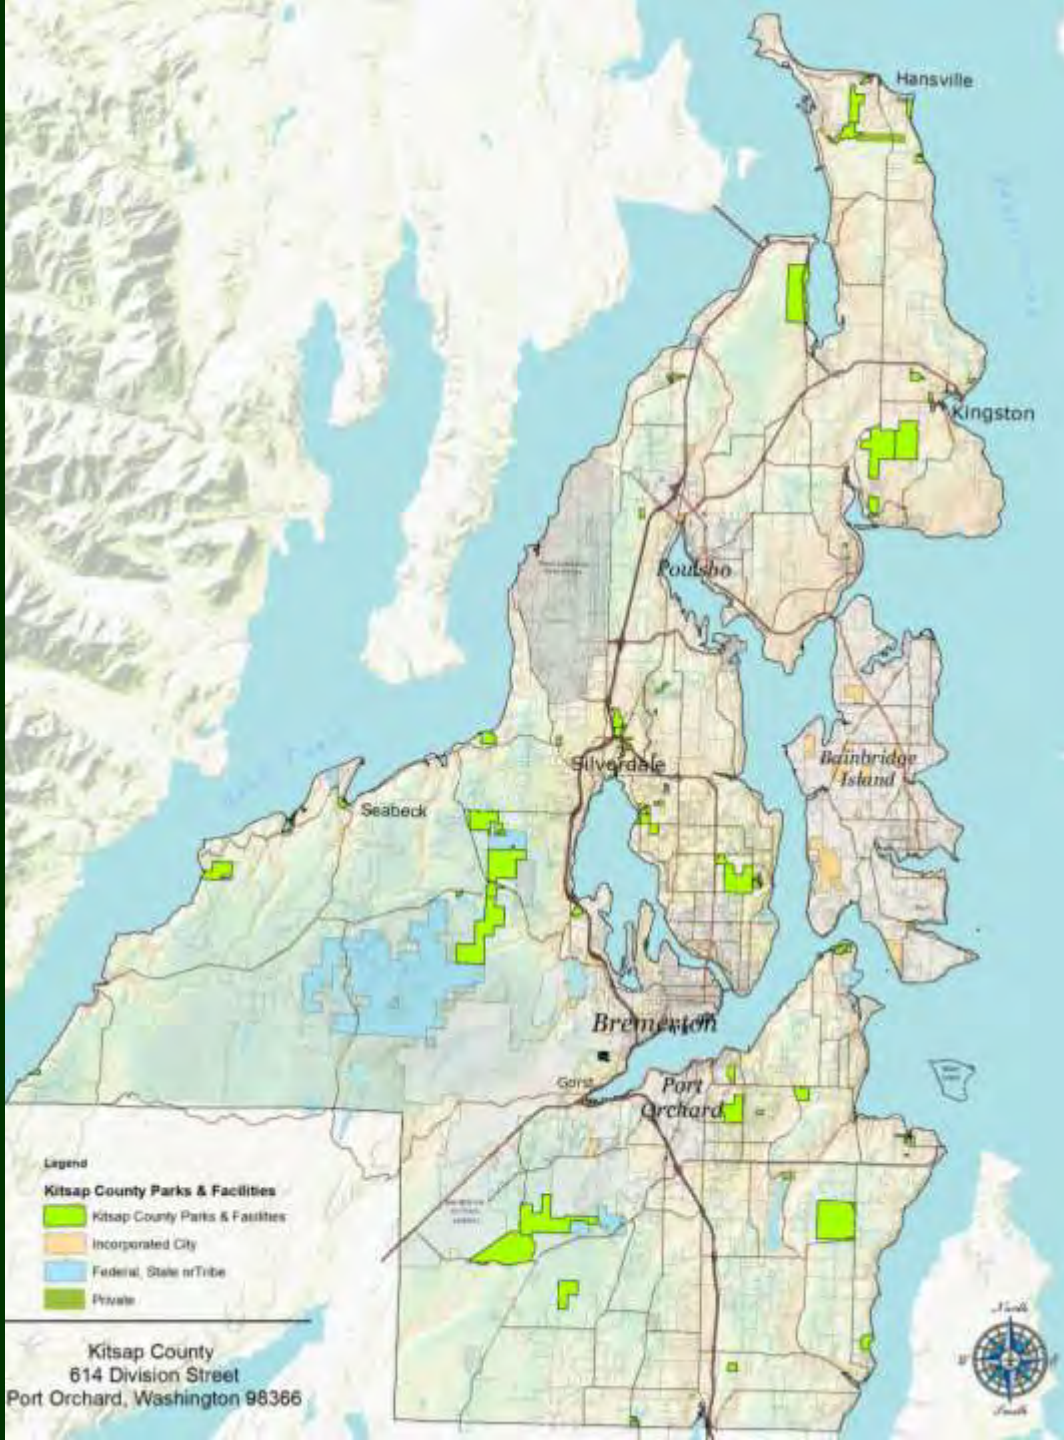

KITSAP COUNTY

“The Natural Side of Puget Sound”

Commissioner Charlotte Garrido
Kitsap County - June 9, 2015

KITSAP

PARKS & OPEN SPACE

REGIONAL TRAILS

WATER TRAILS

CONNECTIONS

BANNER FOREST

BANNER FOREST TRAILS

KITSAP FOREST AND BAY

CHICO TRAIL