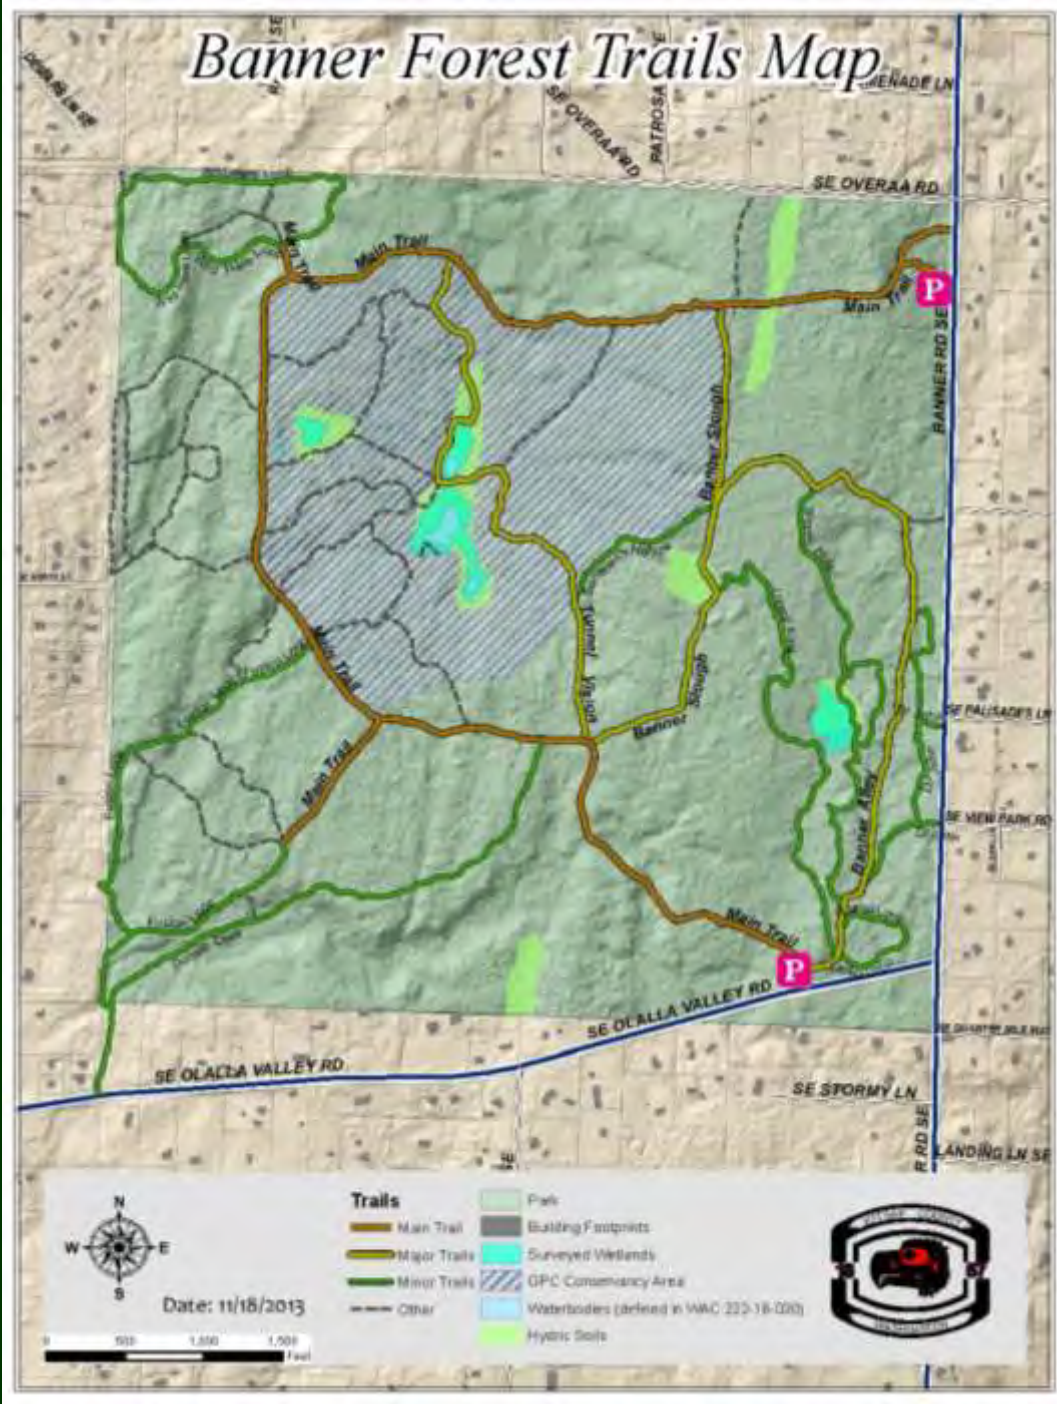

KITSAP COUNTY

“The Natural Side of Puget Sound”

Commissioner Charlotte Garrido
Kitsap County - June 9, 2015

KITSAP

PARKS & OPEN SPACE

REGIONAL TRAILS

WATER TRAILS

CONNECTIONS

BANNER FOREST

BANNER FOREST TRAILS

KITSAP FOREST AND BAY

CHICO TRAIL