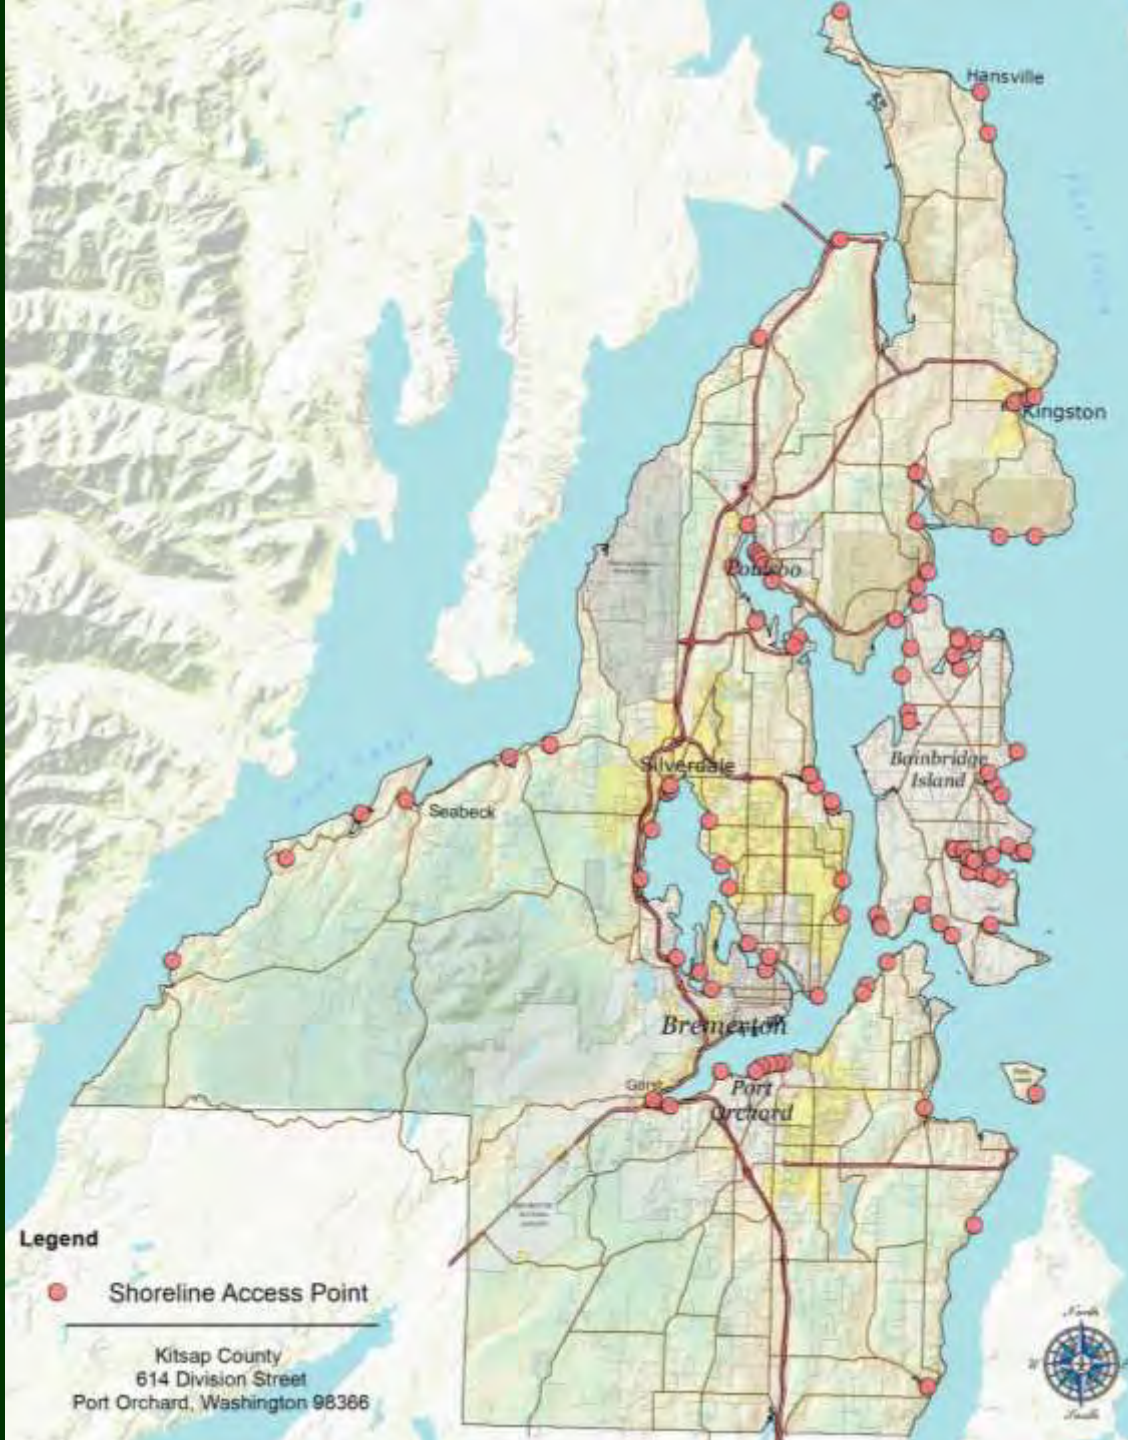

KITSAP COUNTY

“The Natural Side of Puget Sound”

Commissioner Charlotte Garrido
Kitsap County - June 9, 2015

KITSAP

PARKS & OPEN SPACE

REGIONAL TRAILS

WATER TRAILS

CONNECTIONS

BANNER FOREST

BANNER FOREST TRAILS

KITSAP FOREST AND BAY

CHICO TRAIL